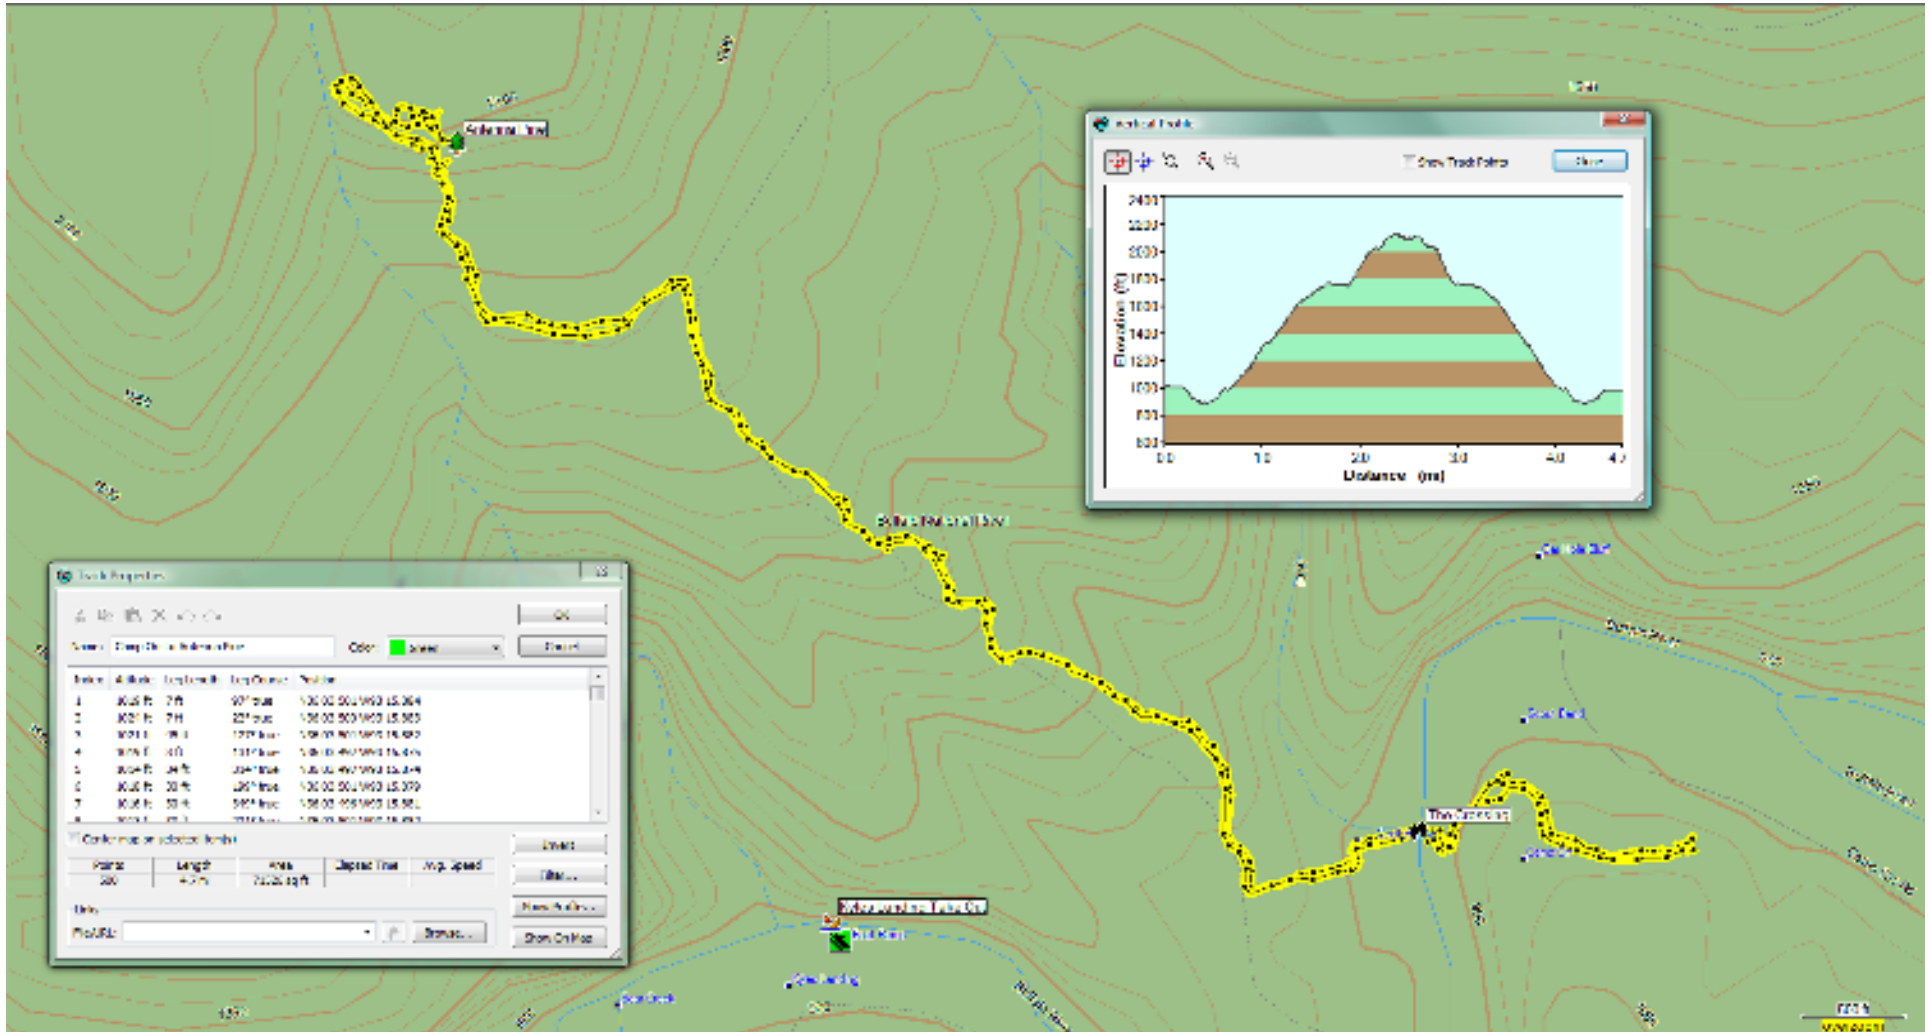

Antenna Pine Hike from Camp Orr Base Camp

Location	Coordinates	Elevation	Data
Camp Orr (Mess Hall)	N36 03.491 W93 16.044	974 ft.	Max Altitude: 2127.5
Antenna Pine	N36 04.071 W93 17.103	2092 ft.	Elevation Change: 1153.5
			4.7 miles round trip