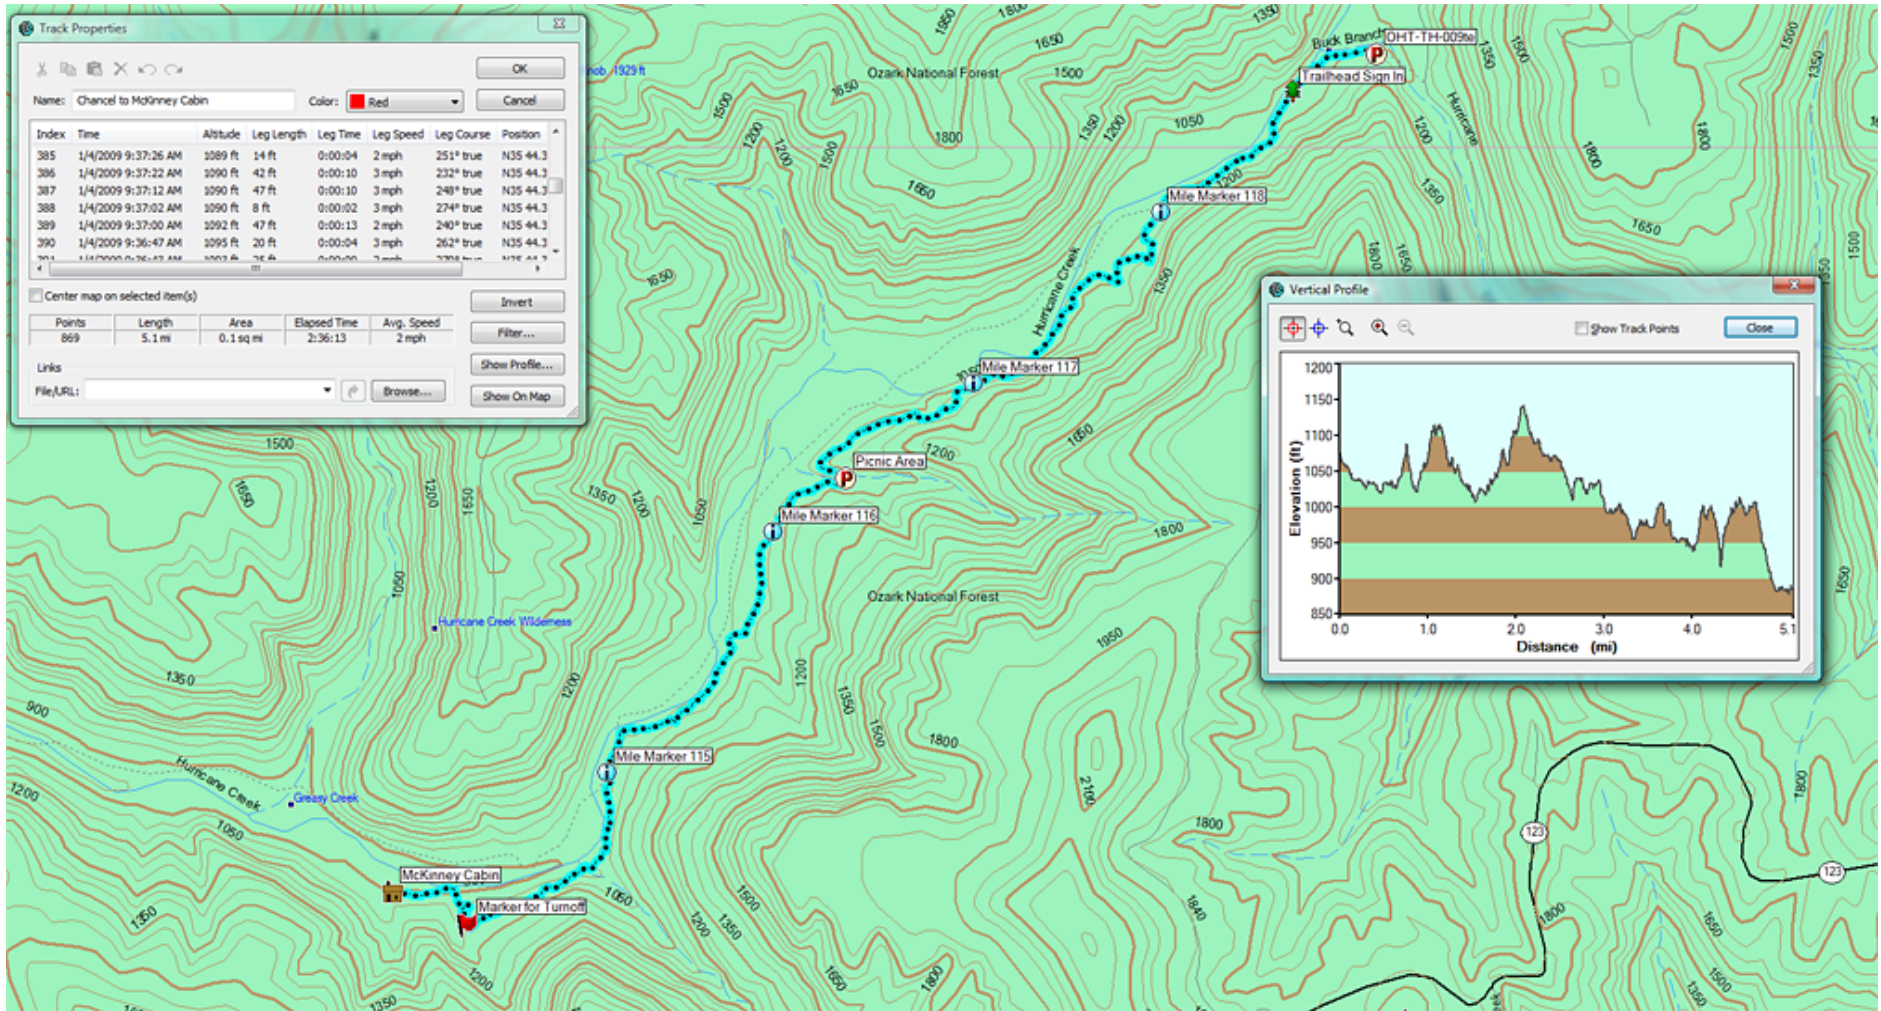

McKinney Cabin

Location	Coordinates	Time	Speed	Data
McKinney Cabin	N35 43.115 W93 11.608	Travel	Max	Max Altitude: 1142
		Stopped	Moving Avg.	Elevation Change: 265
		Total	Overall Avg.	5.1 miles one way